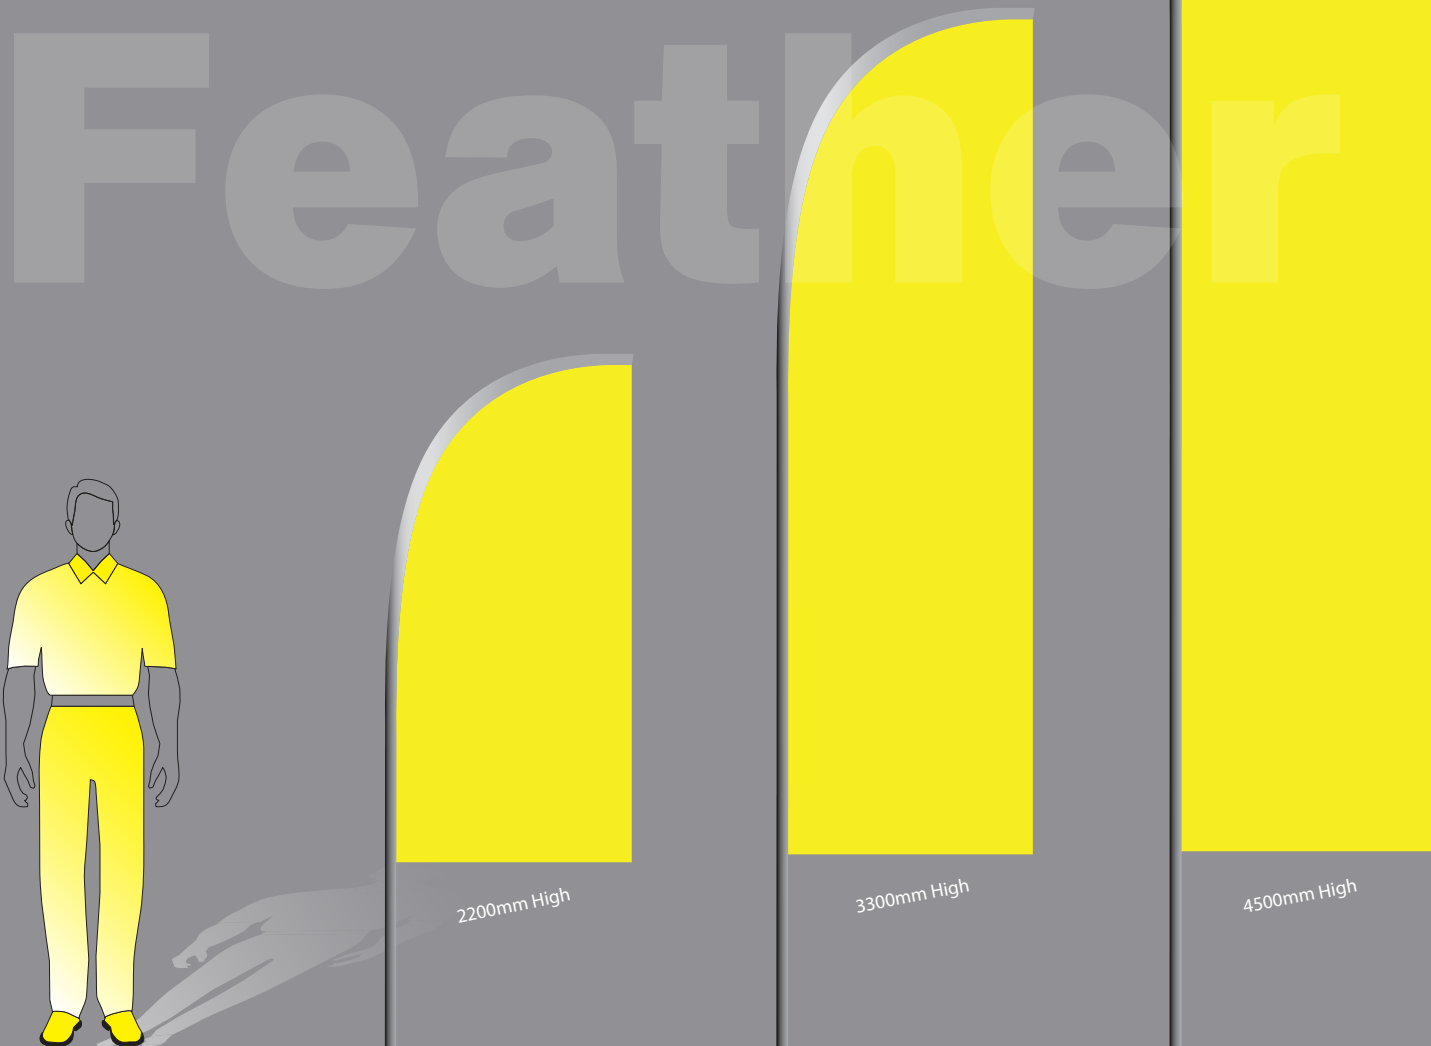

## Banner

Welcome to the Feather. An instant presentation that travels light and speaks for itself. Your perfect companion for all your marketing and promotion needs. Have a look how it stacks up.

- Easy to transport and erect
- Graphics can be interchanged
- Machine Washable
- Your choice of either Airtex or Trilobel
- Indoor and outdoor use
- Ideal for events, exhibitions, retail, advertising and corporate brandings
- Hardware is guaranteed for life
- Variety of bases including turf spikes, heavy duty base, water base, car tyre base

Choose from a variety of sizes to suit your needs.

- 850 x 2200mm
- 850 x 3300mm
- 850 x 4500mm

\* Artwork guidelines/templates can be downloaded from the Evan Evans website.