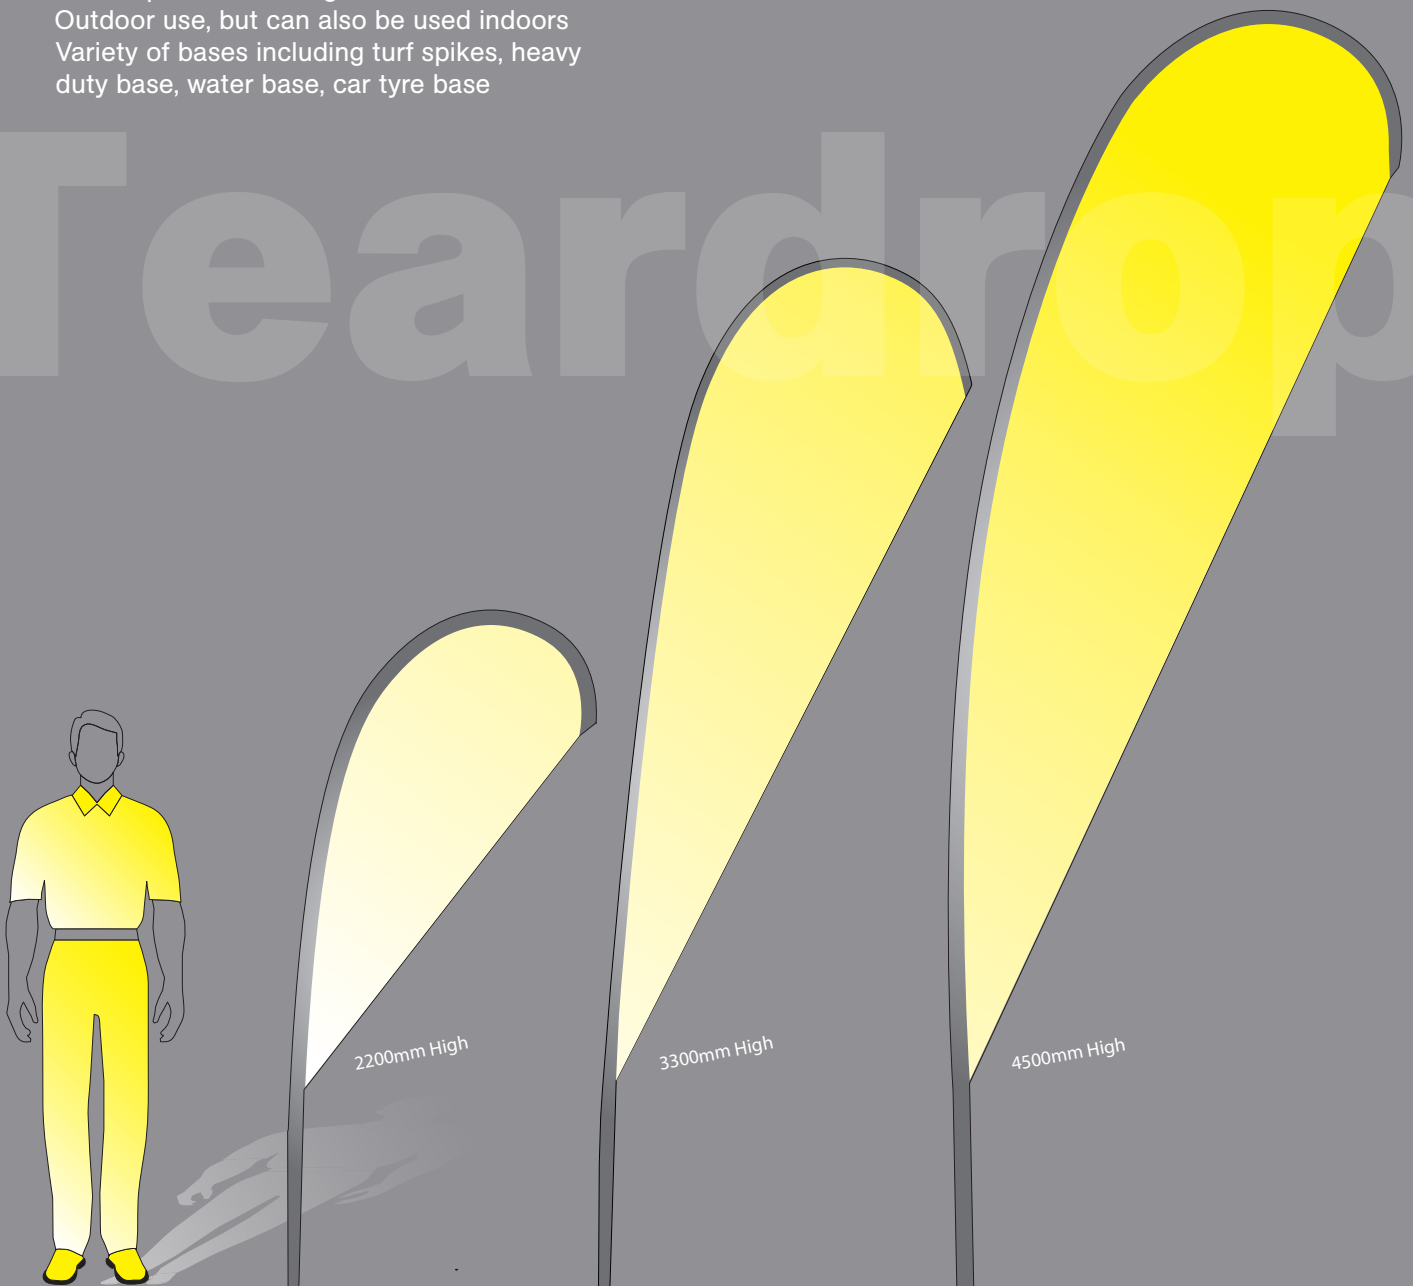

Teardrop Banner

The Teardrop is eye-catching and effective even in the windiest of conditions. The unique design ensures that your message is displayed 100% of the time.

- Suited best for outdoor use.
- Lightweight and easy to transport and erect
- Pole rotates 360 degrees according to wind direction
- Replaceable skins for cost effective branding
- Portable with interchangeable graphics
- Ideal for events, exhibitions, retail, advertising and corporate brandings
- Outdoor use, but can also be used indoors
- Variety of bases including turf spikes, heavy duty base, water base, car tyre base

Choose from a variety of sizes to suit your needs.

- 2200mm Complete including pole
- 3300mm Complete including pole
- 4500mm Complete including pole

* Artwork guidelines/templates can be downloaded from the Evan Evans website.